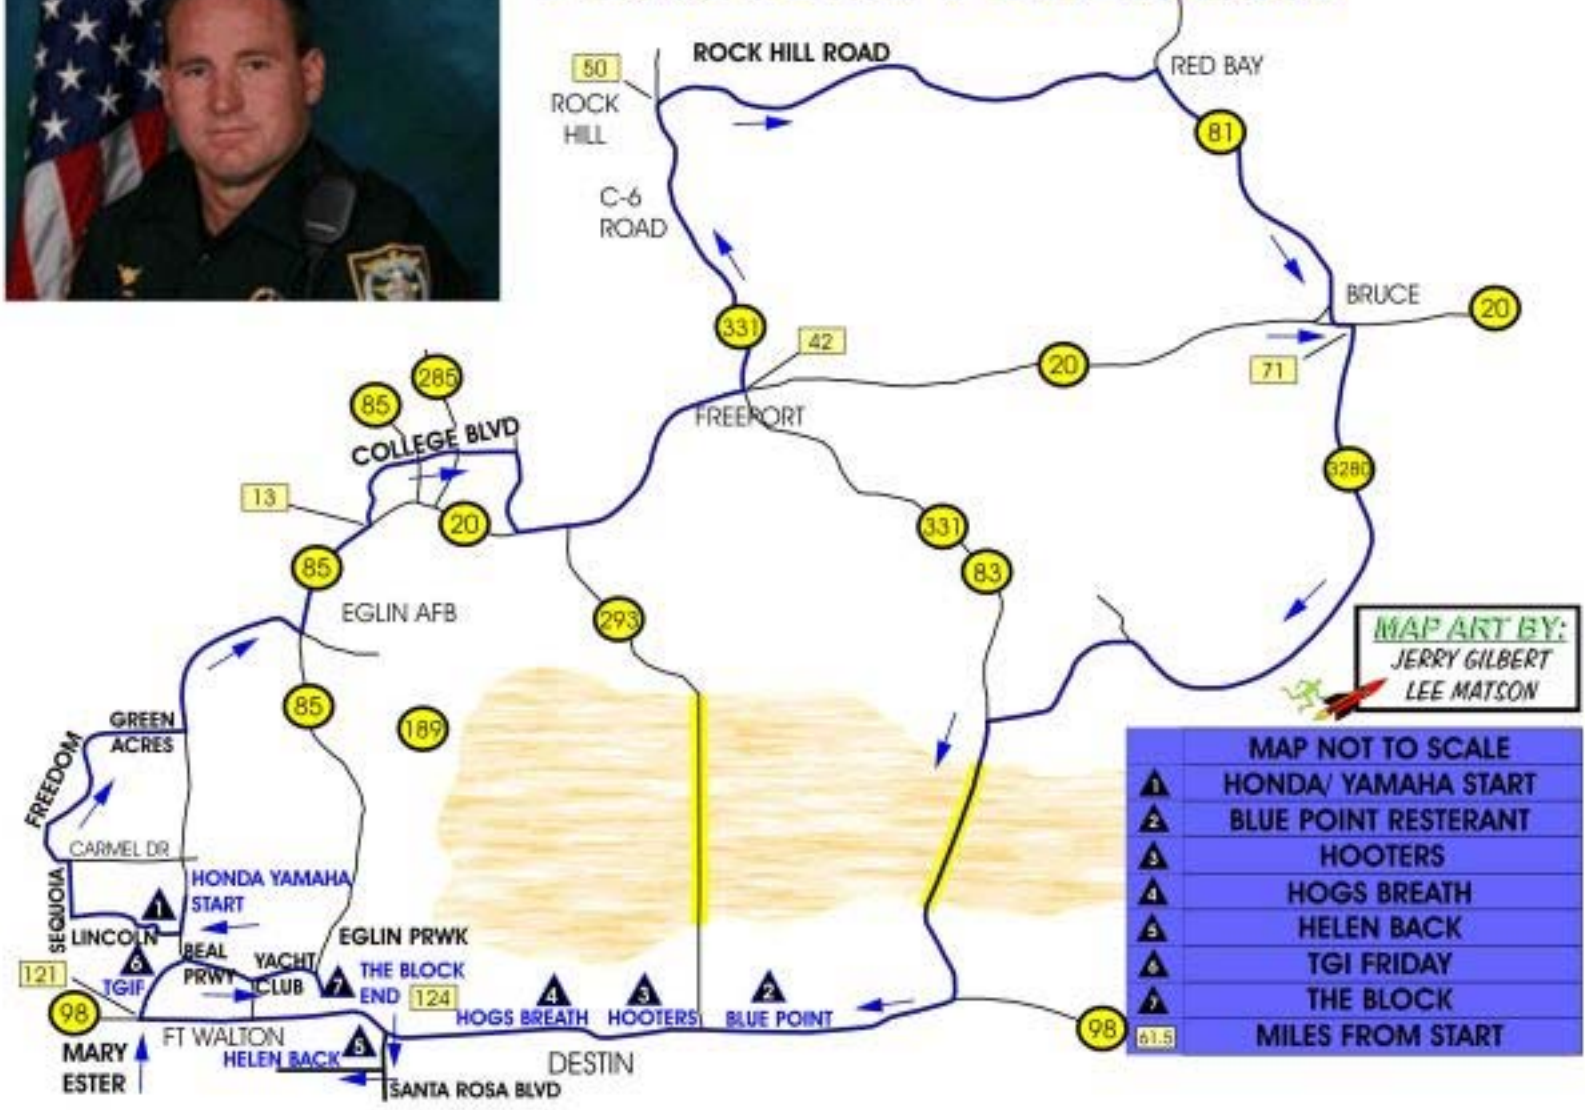

FORGIONE POKER RUN

MAP ART BY:
 JERRY GILBERT
 LEE MATSON

	MAP NOT TO SCALE
▲	HONDA/ YAMAHA START
▲	BLUE POINT RESTERANT
▲	HOOTERS
▲	HOGS BREATH
▲	HELEN BACK
▲	TGI FRIDAY
▲	THE BLOCK
▲	MILES FROM START